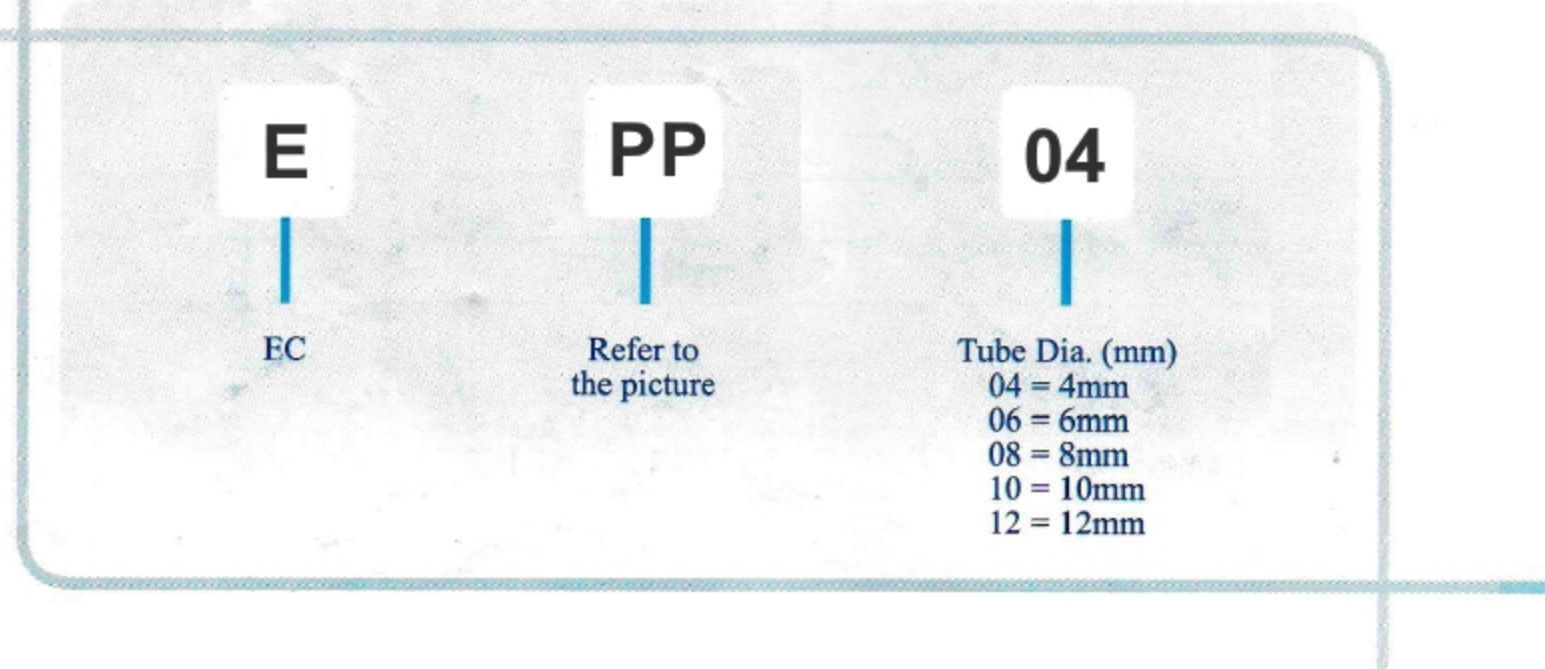

Pneumatic Tube Fittings

PUSH IN FITTING

PP

Fitting Plug

Model No	Size
EPP04	4mm
EPP06	6mm
EPP08	8mm
EPP10	10mm
EPP12	12mm